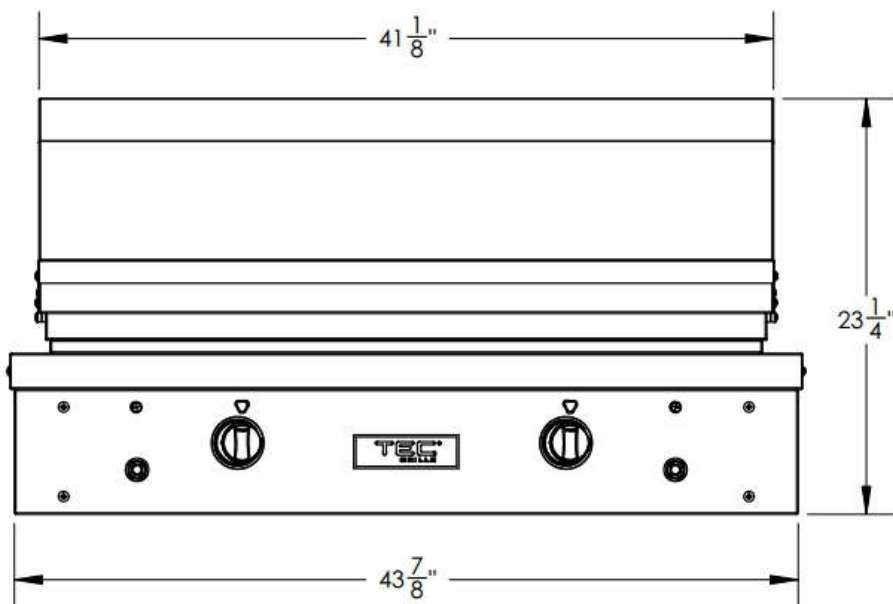

# PATIO FR 44" BUILT-IN

TOP VIEW

FRONT VIEW

SIDE VIEW