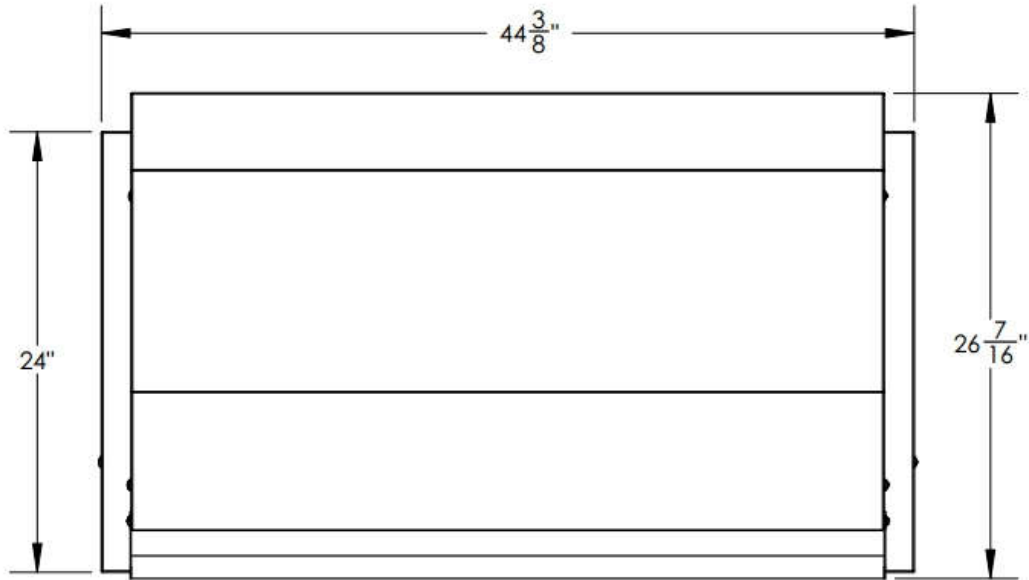

# PATIO FR 44" BUILT-IN

TOP VIEW

FRONT VIEW

SIDE VIEW