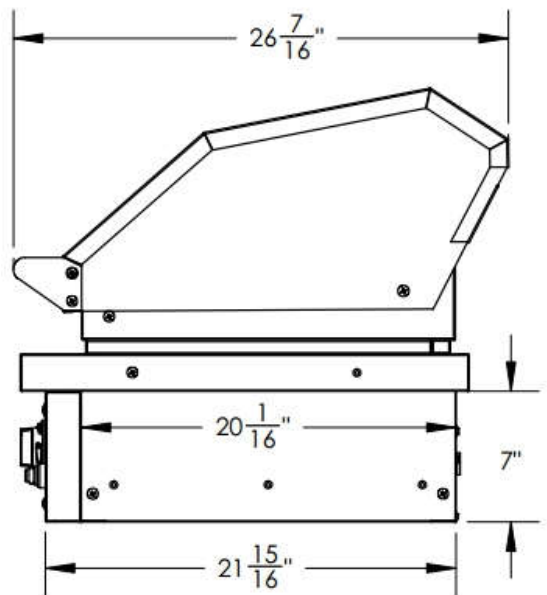

# PATIO FR 44" BUILT-IN

TOP VIEW

FRONT VIEW

SIDE VIEW