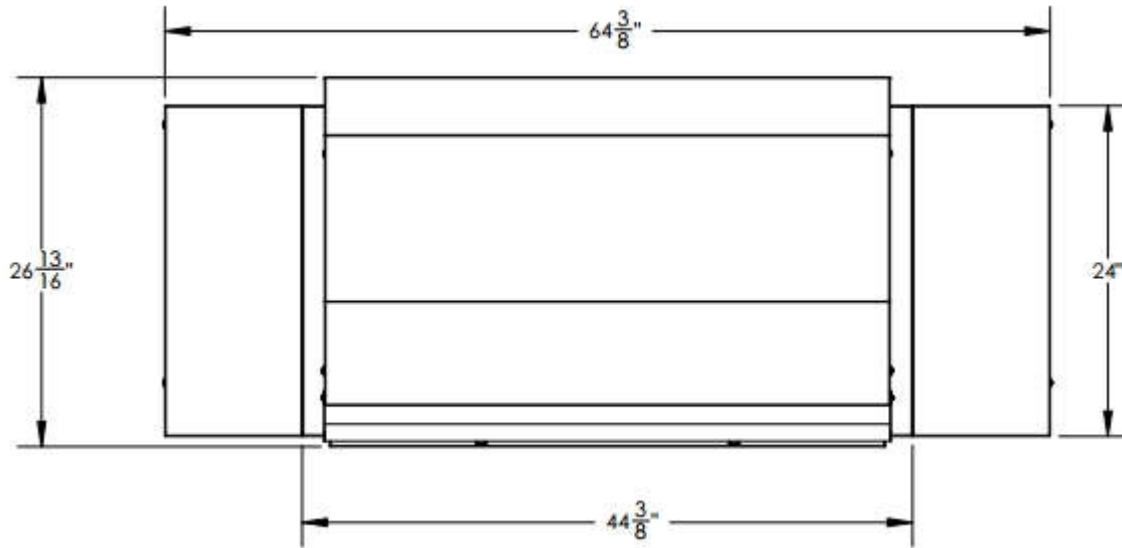

**PATIO FR 44"**  
**ON PEDESTAL**

TOP VIEW

FRONT VIEW

SIDE VIEW