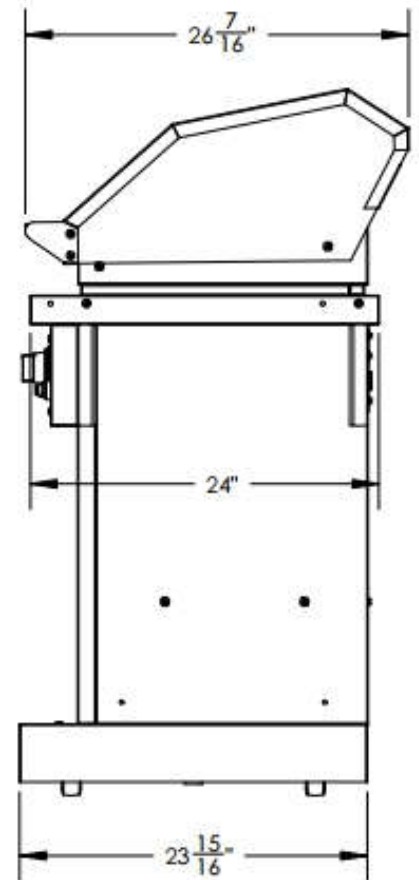

**PATIO FR 44"**  
**ON PEDESTAL**

TOP VIEW

FRONT VIEW

SIDE VIEW