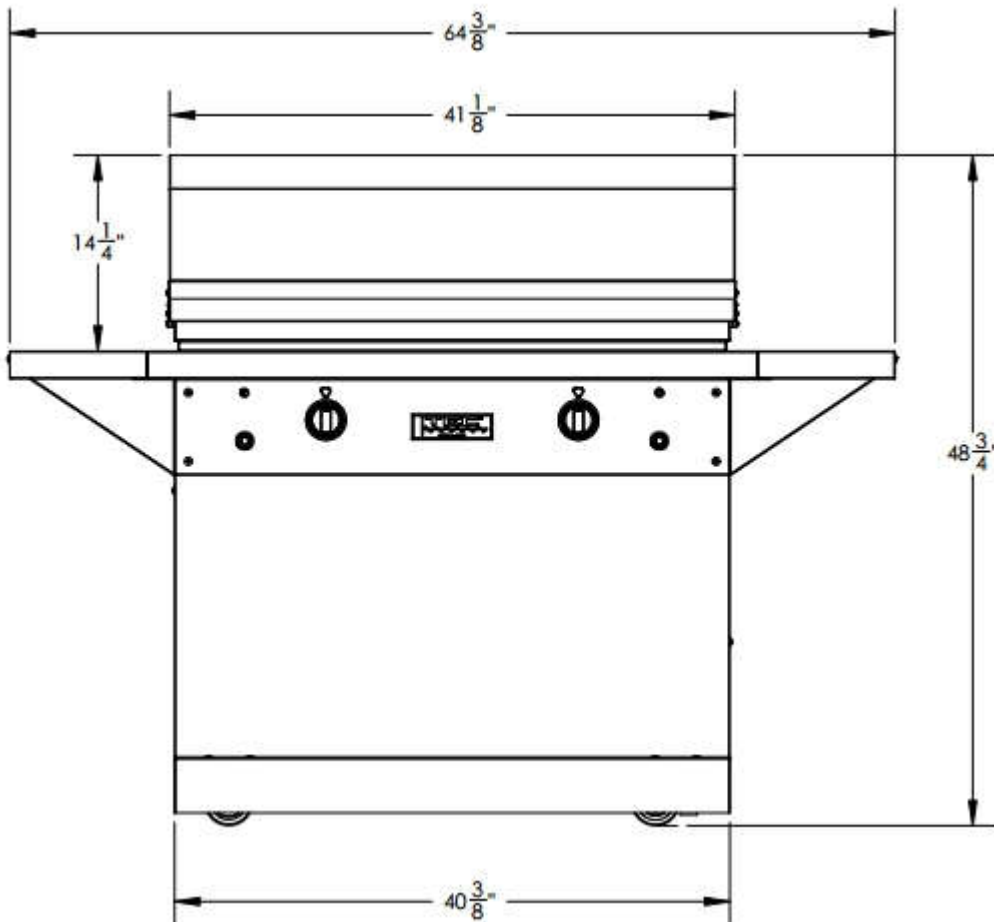

**PATIO FR 44"**  
**ON PEDESTAL**

TOP VIEW

FRONT VIEW

SIDE VIEW